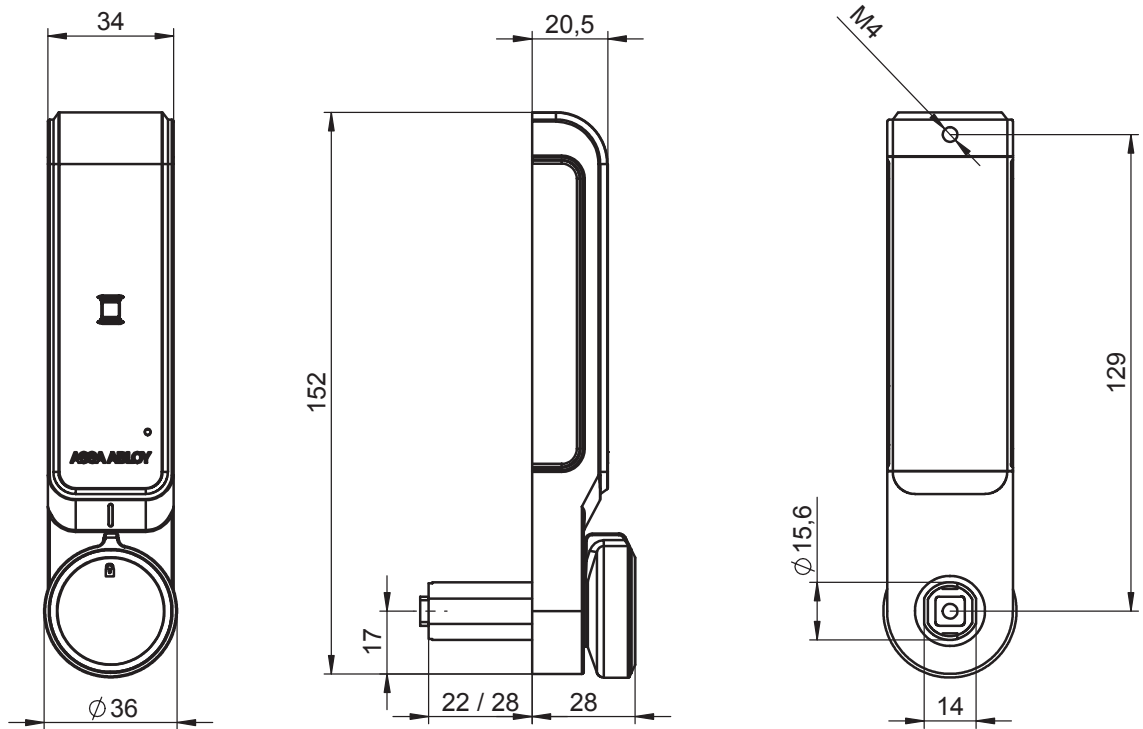

Electro-mechanical Lock

ASSA ABLOY SENSE

ASSA ABLOY
Opening Solutions

Modell ML52RA

Technical Data

- Batteries: 3 AAA
  Number of openings before battery change:
  15 000 (depending on usage)
- Number of user cards that can be registered: 50
- Number of janitor cards that can be registered: 5
- Number of master cards that can be registered: 5
- USB-port: Micro Type B with external power source

Article numbers Locks	
SENSE Short	493340 000000
SENSE Long	493341 000000
Article numbers accessories	
Rubber Gasket	493390 000000
Programming-kit	493391 000000

ASSA ABLOY Opening Solutions Sweden
P.O. Box 371
SE-631 05 Eskilstuna
Sweden

Phone +46 (0)16 17 70 00
Fax +46 (0)16 17 70 49

Customer support:
Phone intl. +46 (0)16 17 71 00
Phone nat. 0771-640 640
Fax +46 (0)16 17 73 72
e-mail: helpdesk.se.openingsolutions@assaabloy.com
www.assaabloyopeningsolutions.se